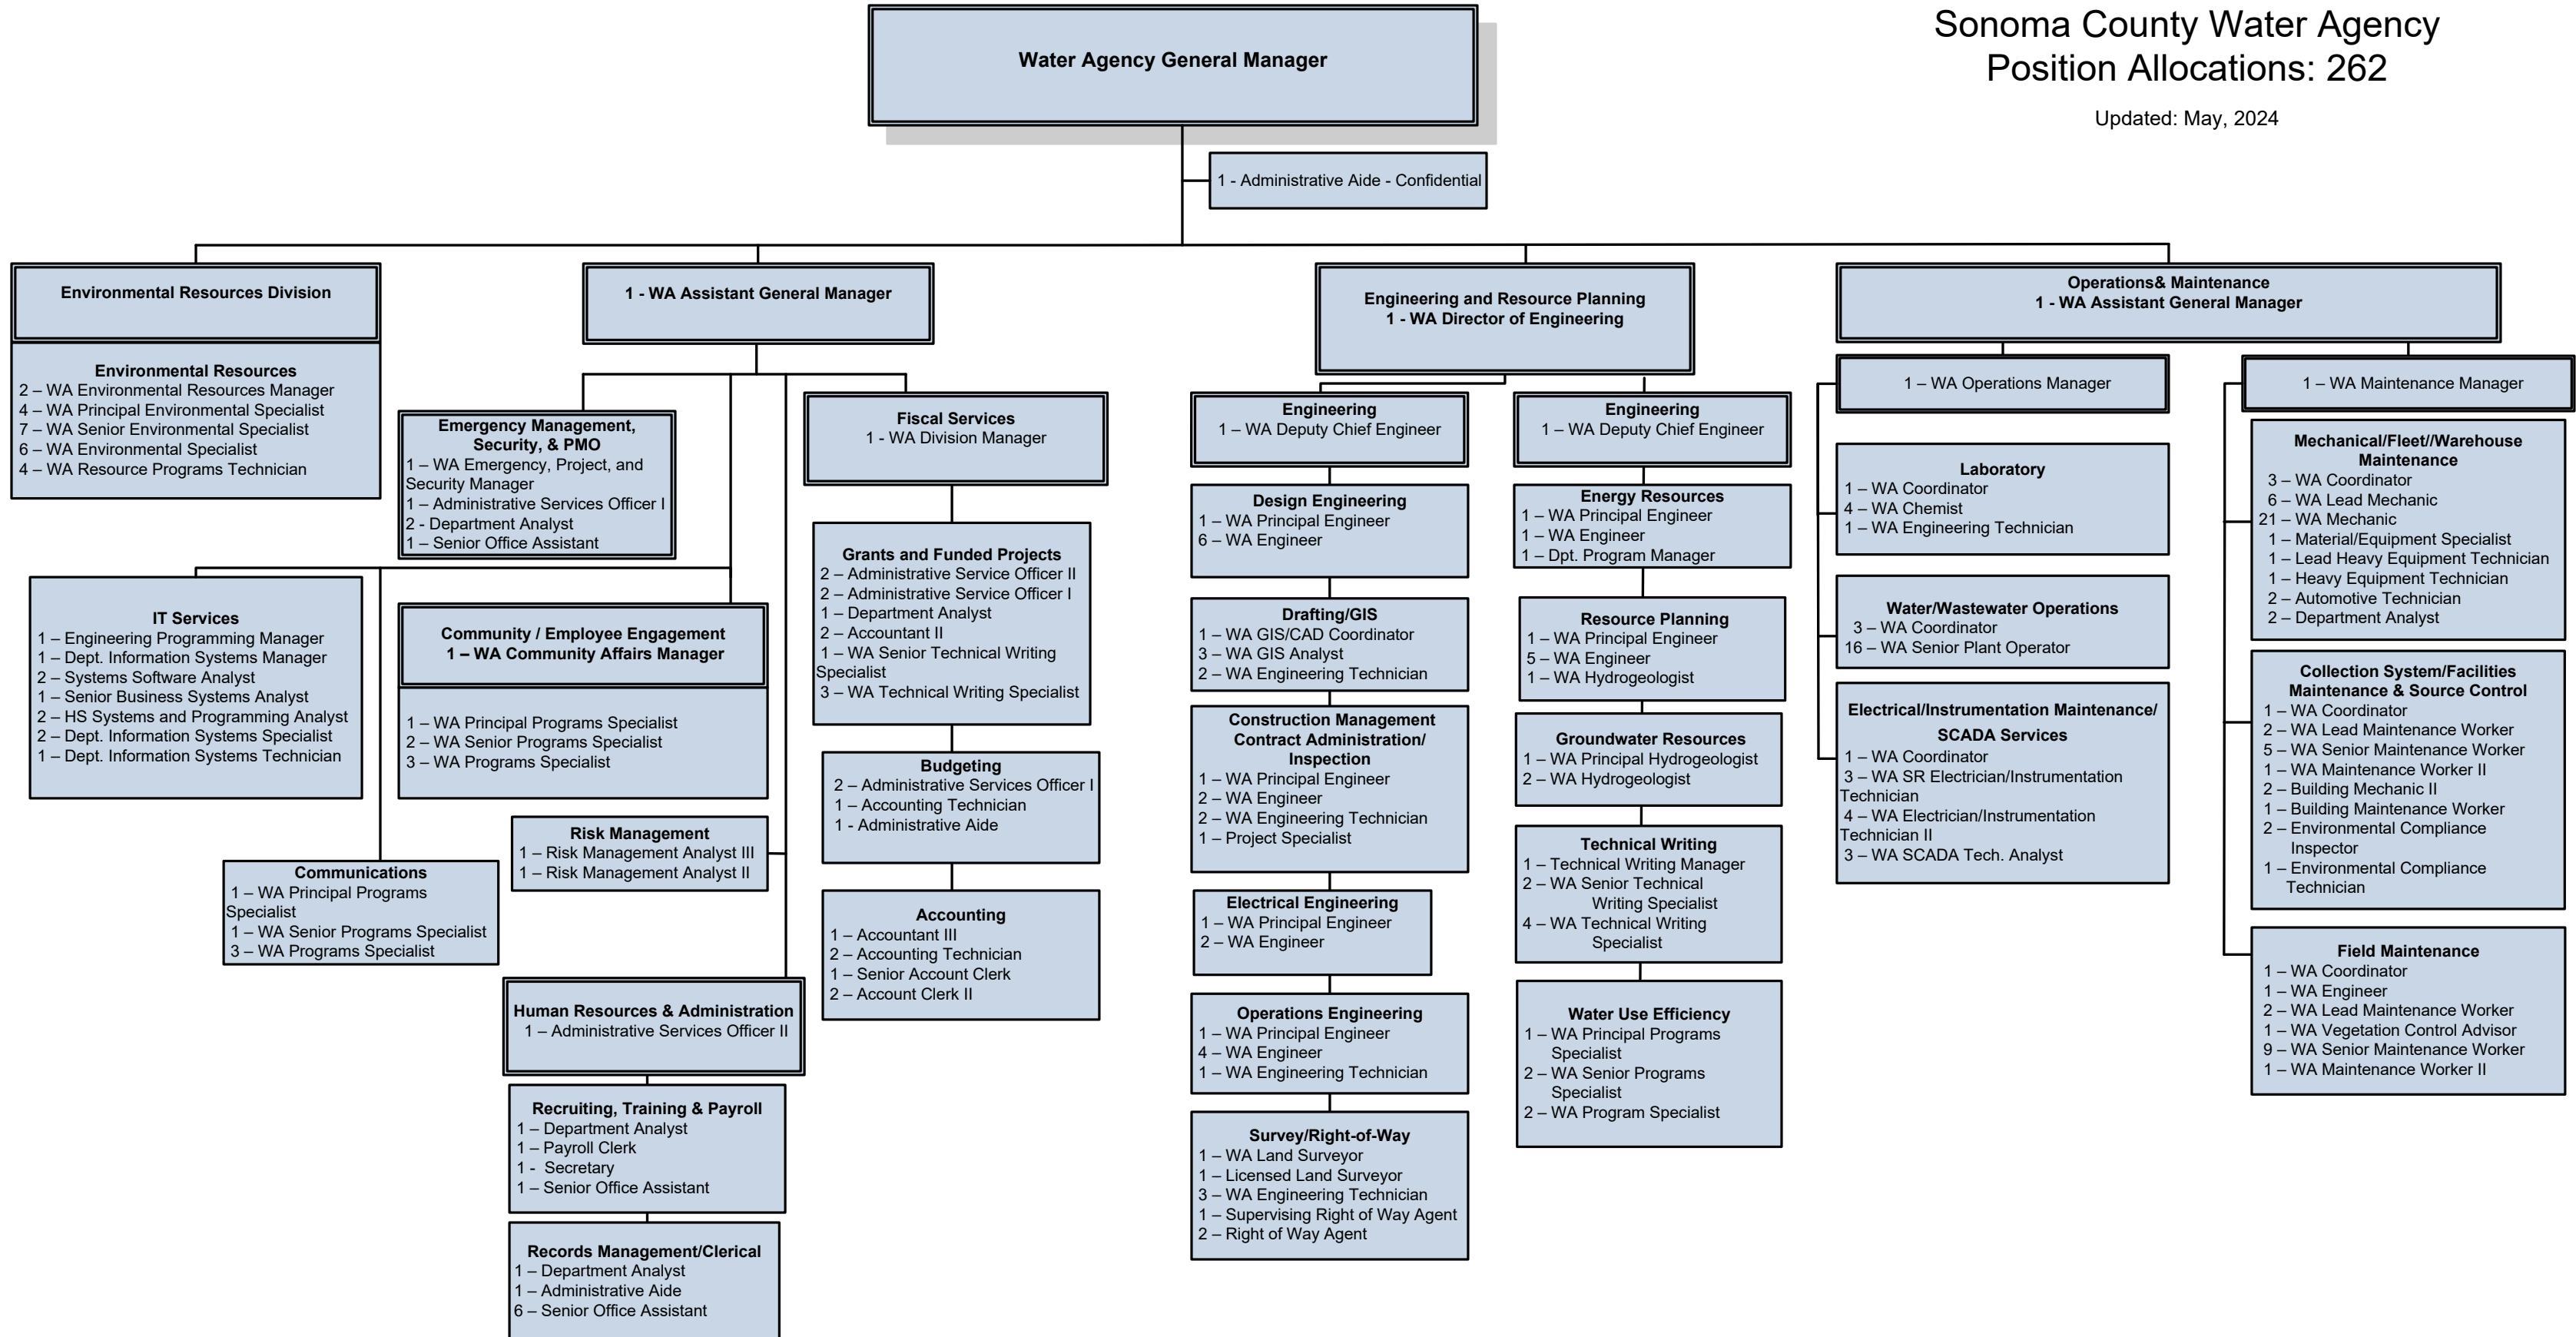

# Sonoma County Water Agency Position Allocations: 262

Updated: May, 2024

**Time-limited**  
1 - WA Assistant General Manager

1 - WA ERPAD Division Manager